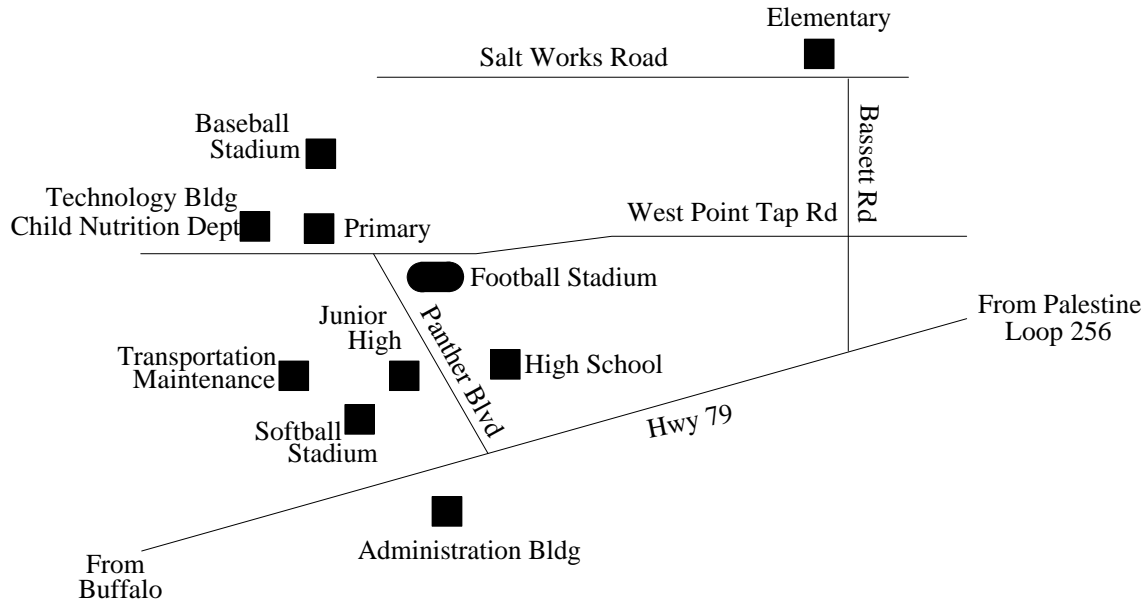

# Westwood ISD Map

## District Information

|                            |                       |              |
|----------------------------|-----------------------|--------------|
| Administration Building    | 4524 W. Oak           | 903.729.1776 |
| High School                | 1820 Panther Blvd.    | 903.729.1773 |
| Junior High School         | 1801 Panther Blvd.    | 903.723.0423 |
| Elementary School          | 2305 Salt Works Rd.   | 903.729.1771 |
| Primary School             | 1701 W. Point Tap Rd. | 903.729.1774 |
| Technology Building        | 1705 W. Point Tap Rd. | 903.723.0135 |
| Child Nutrition Department | 1705 W. Point Tap Rd. | 903.723.0897 |
| Transportation/Maintenance | 1801 Panther Blvd.    | 903.723.0425 |